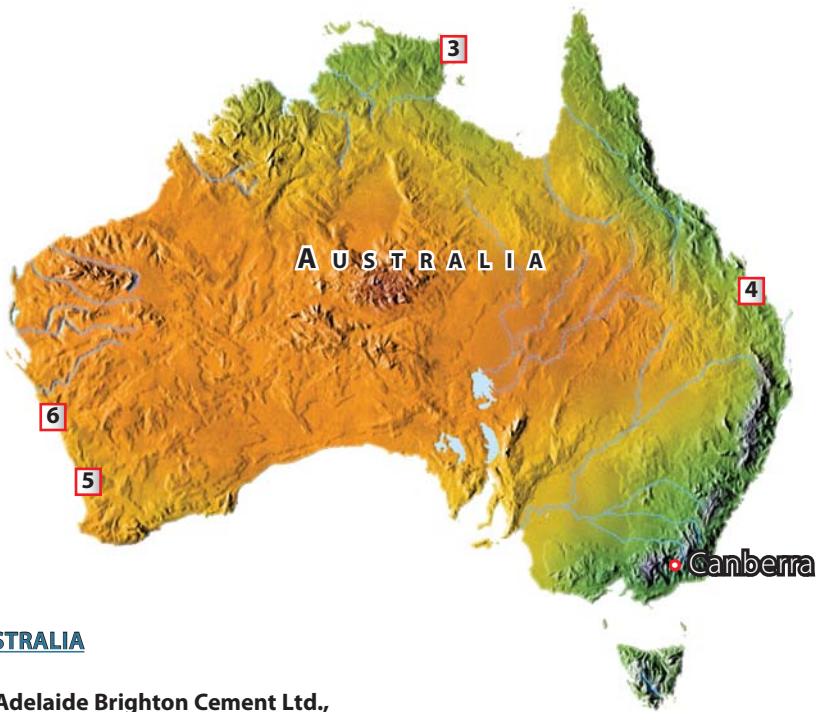

Kimitsu Plant

AUSTRALIA

1 Adelaide Brighton Cement Ltd.,

Kwinana plant
Circular Maerz PFR Kiln
300 t/day

2 Alcan Gove Development Pty Ltd.,

Gove plant
2 Maerz Rectangular PFR Kilns
150 t/day, 200 t/day

3 Alcan Gove Development Pty Ltd.,