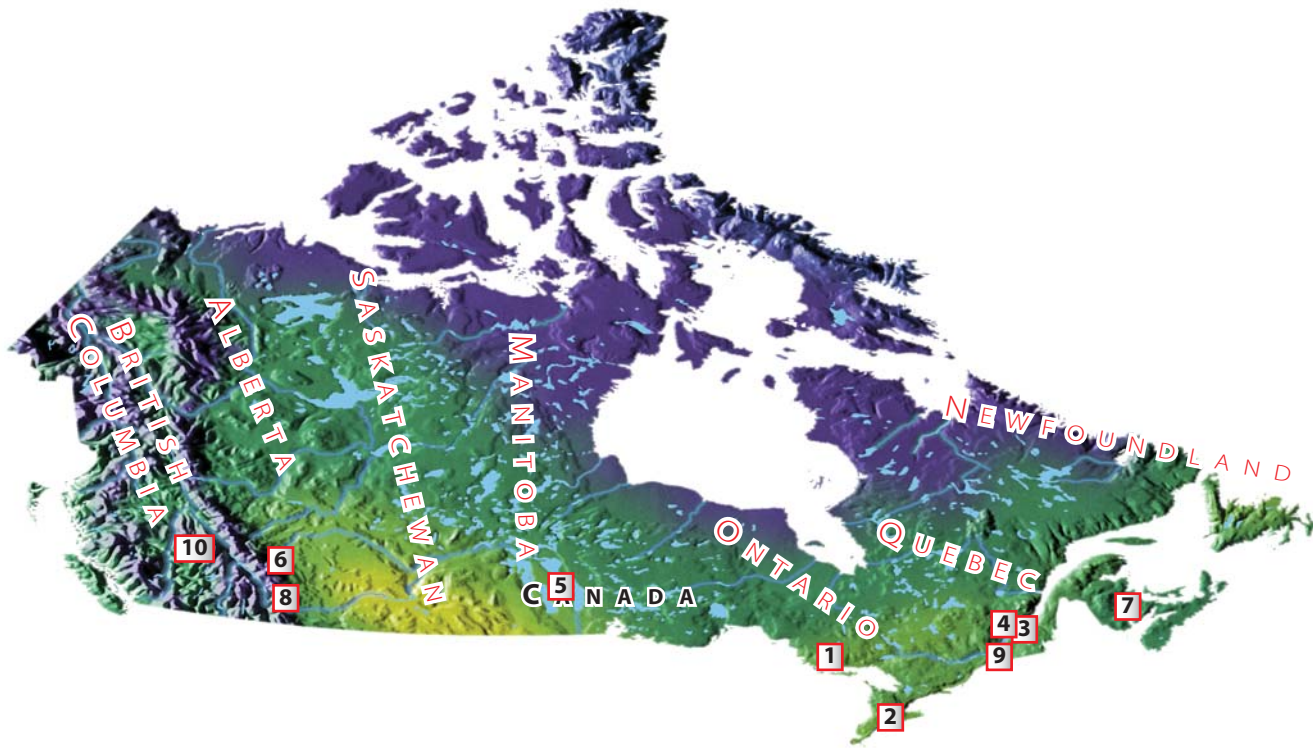

CANADA

1 Carmeuse NA
Northern (Blind River) Plant
Blind River, Ontario

2 Carmeuse Lime
Beachville Plant
Ingersoll, Ontario
Tel: 519 423 6283
Fax: 519 423 6259

3 Graymont Group
Marbleton Plant
Marbleton, Quebec
1 Rotary Kiln, 1 Vertical Kiln
330,000 t/year
Tel: +1 819 887 6381

4 Graymont Group
Joliette Plant
Joliette, Quebec
2 Rotary Kilns
220,000 t/year
Tel: +1 450 759 8195
Fax: +1 450 759 8134

5 Graymont Group
Faulkner Plant
Faulkner, Manitoba
1 Rotary Kiln
117,000 t/year
Tel: +1 204 449 2078

6 Graymont Group
Exshaw Plant
Exshaw, Alberta
2 Pre Heater Rotary Kilns
180,000 t/year
Tel: +1 403 673 3595

7 Graymont Group
Havelock Plant
Havelock, New Brunswick
1 Shaft Kiln
Tel: +1 506 534 2311

8 Graymont Group
Summit Plant
Coleman, Alberta
2 Vertical Kilns
Tel: +1 403 563 3374

9 Graymont Group
Bedford Plant
Bedford, Quebec
Rotary
400,000 t/year
Tel: 1450 248 3307

10 Graymont Western Canada
Pavilion Plant
Cache Creek, British Columbia
2 Rotary Kilns
235,000 t/year
Tel: 250 457 6291
Fax: 250 457 5364