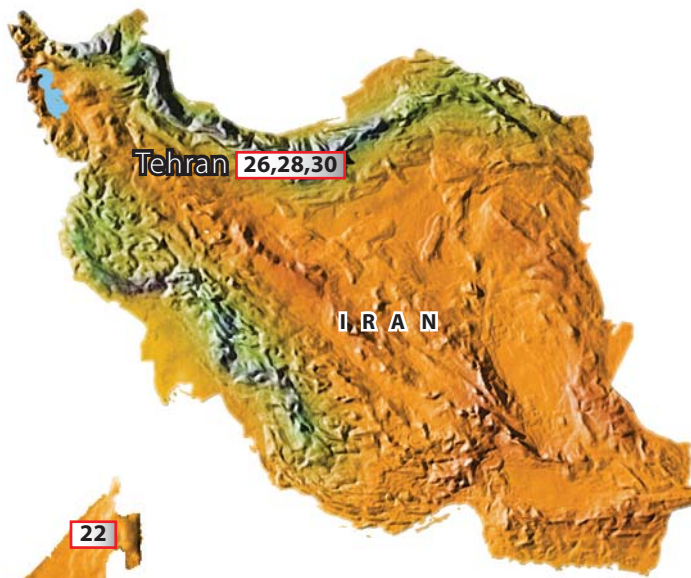

Tel: 966 01 265 2929
Fax: 966 01 265 1175

IRAN

Tehran 26,28,30

IRAN

23 Azar Shar

1 Rectangular PFR Kiln
200 t/day

24 Babakan Co Calcium Carbonate

Kaatonabad plant
2 Circular Maerz PFR Kilns
500 t/day