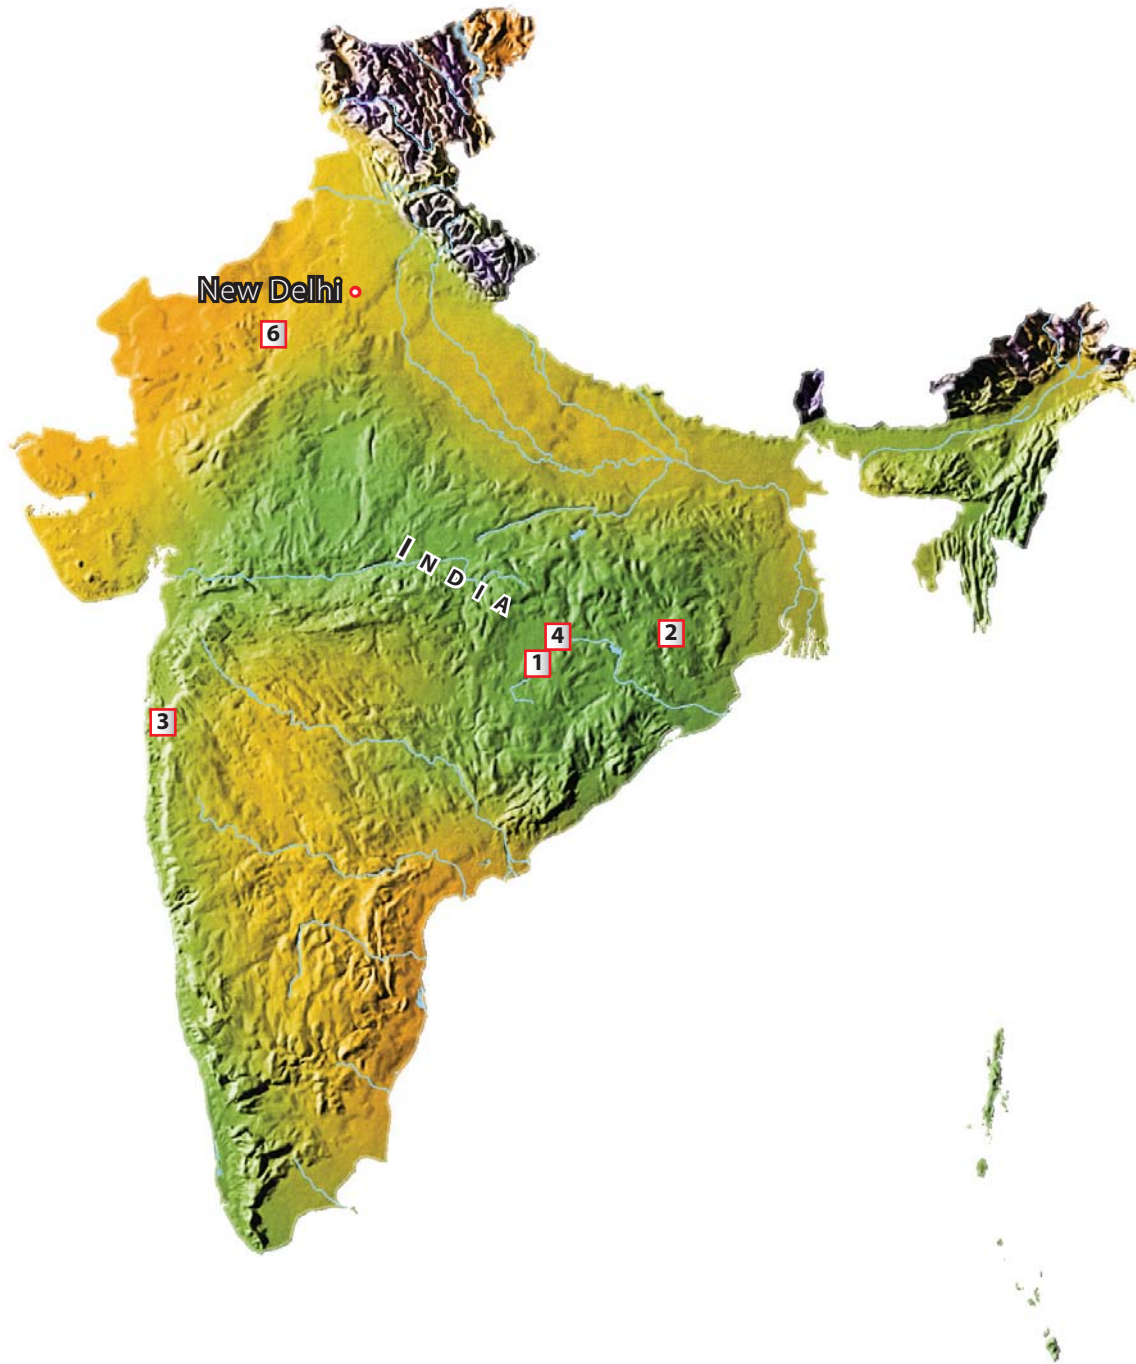

3 Ispat Industries Ltd

Dolvi Plant
Dolvi

1 PFR Circular Kiln, 1 PFR Rectangular Kiln
275 t/day, 300 t/day
Tel: 02143 277501 14
Fax: 02143 277533 42

4 Jindal steel & power ltd

Raigarh Plant
Raigarh

Rectangular Maerz PFR Kiln
330 tpd
Tel: +91 7762 227001-05
Fax: +91 7762 227022-23

5 JSW India

Toranagallu Plant
Upgrade: 3 x 600 tpd lime kilns from
cimprogetti

6 Marwar Chemicals Private Limited

MCPL
2 Gas fired vertical shaft lime kilns (self

designed)
0.5 Mmt/year
Upgrade: 200TPD LPG Fired Vertical Shaft
Lime Kiln in January 2009
Amrendra Singh
Tel: +91-141-2222033
Fax: +91-141-2222233

7 Tata Steel Corporation

Jamshedpur Plant
6 Circular Maerz PFR Kilns
3 x 300 t/day, 330 t/day, 425 t/day