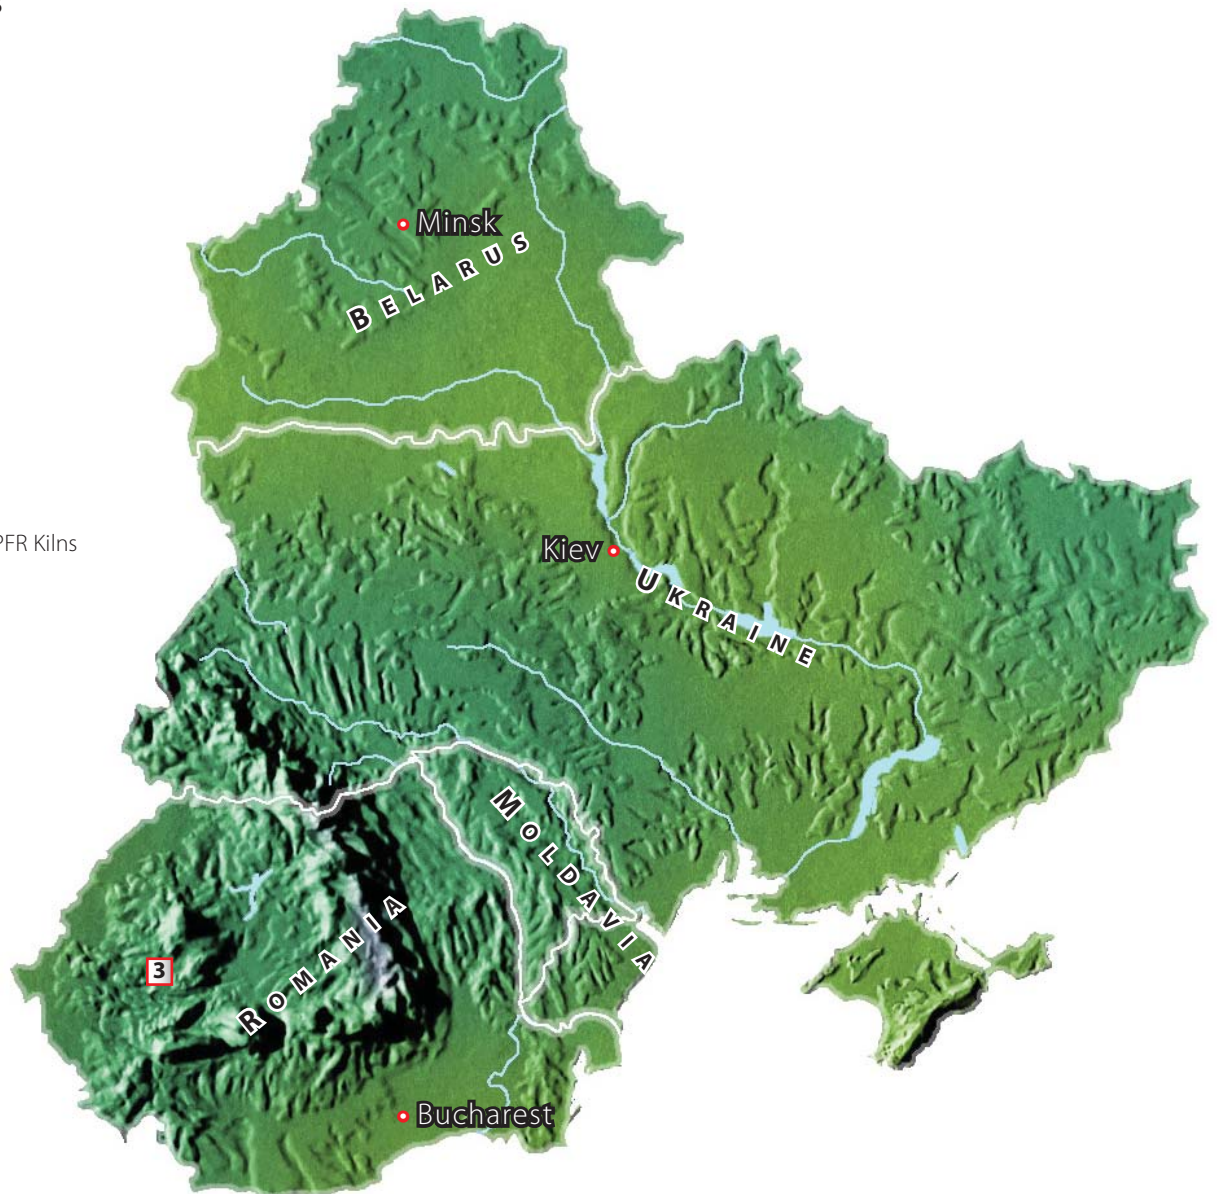

21 Carmeuse Lime
Trebejov Plant

22 Carmeuse Lime
Kosice Plant

23 Dolvap s.r.o
Lom a vápenka Varín Plant
1 Maerz Finelime Kiln
260/380 t/day

ESTONIA

24 Nordkalk AS
Kurevere Plant
Kurevere
Tel: +372 47 75155
Fax: +372 47 75050

25 Nordkalk AS
Rakke Plant
Rakke
1 Kiln
Tel: +372 32 91346
Fax: +372 3291389

ROMANIA

1 Carmeuse Lime
Campulung Plant

2 Carmeuse Lime
Temelia Plant

3 Carmeuse Lime
Deva Plant
2 Rectangular Maerz PFR Kilns
250 t/day

4 IMCOP VAR S.R.L.
1 Rectangular Maerz PFR Kiln
300 t/day

5 Olchim S.A.,
2 HPK single shaft kilns
200 t/day

5 SC CELCO SA,
Constanta plant
1 rectangular Maerz PFR Kiln
200 t/day

6 S.C. Lafarge Romcim S.A.,
Medgidia plant
1 Rectangular 3-shaft Maerz PFR Kiln
300 t/day

BELARUS

7 BMZ Zhlobin
Maerz PFR Kiln
150 t/day