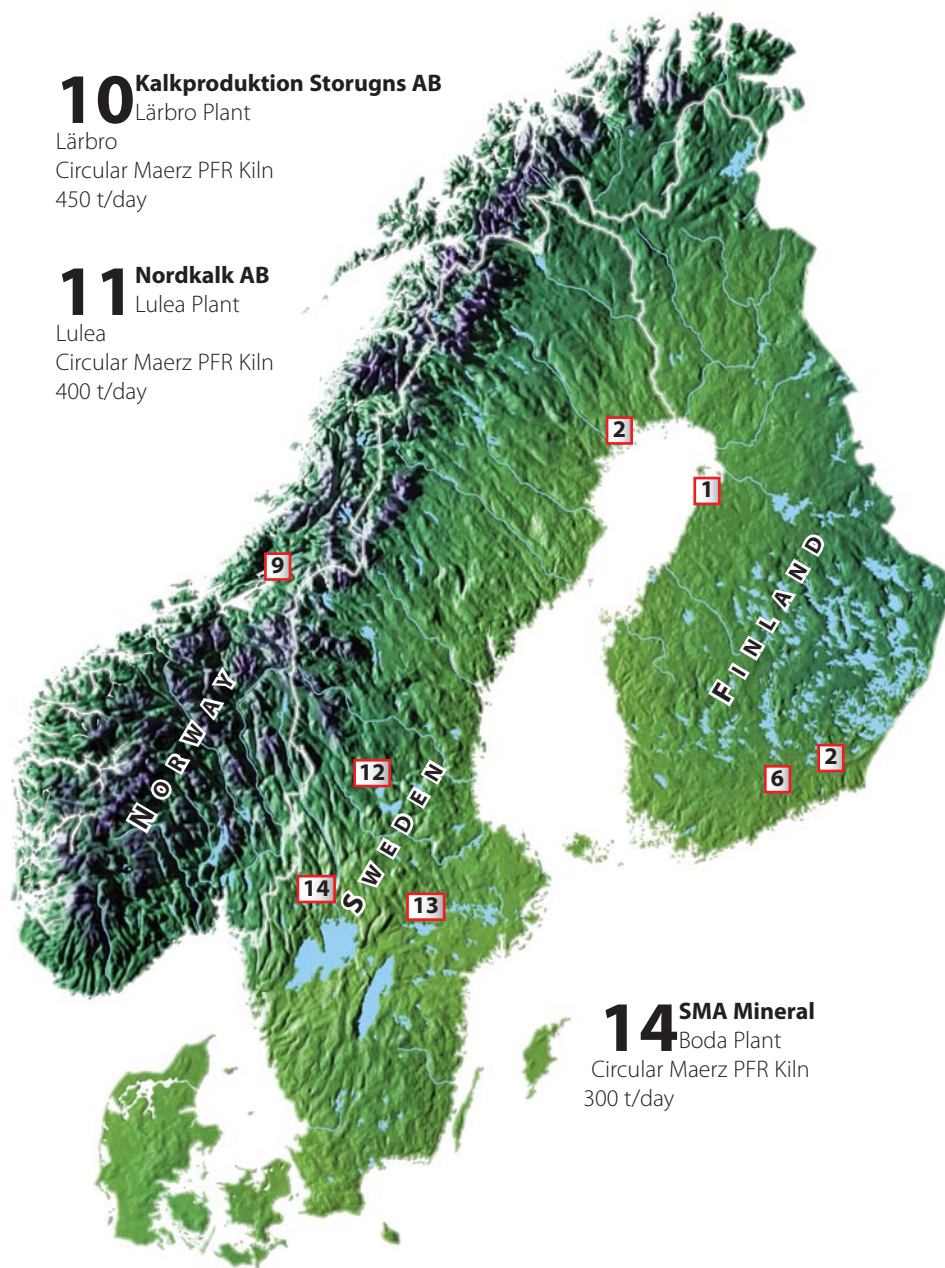

FINLAND

1 Nordkalk
Raahe Plant
Raahe
3 Circular Maerz PFR Kilns
200 t/day, 300 t/day, 400 t/day

2 Nordkalk Corporation
Lappeenranta Plant
Lappeenranta
1 Kiln

3 Nordkalk Oy AB
Pargas Plant
Pargas
1 Kiln
Tel: +358 204 55 6999
Fax: +358 204 55 6038

4 Nordkalk Oyj Abp
Louhi Plant
Savonlinna
1 Kiln
Tel: +358 0204 55 3699
Fax: +358 0204 55 3670

5 Nordkalk Oyj Abp
Tytyri Plant
Tytyri
1 Kiln
Tel: +358 0204 55 3999
Fax: +358 0204 55 3900

6 Schaefer Kalk
Kuusankoski
PCC Unit

7 SMA Mineral
Tornio Plant
Maerz Finelime Kiln
400/525 t/day

NORWAY

8 Hylla Kalkverk,
Røra plant
Rectangular Maerz PFR Kiln
150/200 t/day

9 NorFraKalk AS
Verdal Plant
Circular Maerz PFR Kiln
200,000 t/year
Tel: +47 95 12 90 41

SWEDEN

10 Kalkproduktion Storugns AB
Lärbo Plant
Lärbo
Circular Maerz PFR Kiln
450 t/day

11 Nordkalk AB
Lulea Plant
Lulea
Circular Maerz PFR Kiln
400 t/day

14 SMA Mineral
Boda Plant
Circular Maerz PFR Kiln
300 t/day

Tel: +46 0920 25 50 35
Fax: +46 0920 25 50 36

12 Nordkalk AB
Orsa Plant
Orsa
Tel: +46 0250 55 02 00
Fax: +46 0250 409 53

13 Nordkalk AB
Koping Plant
Koping